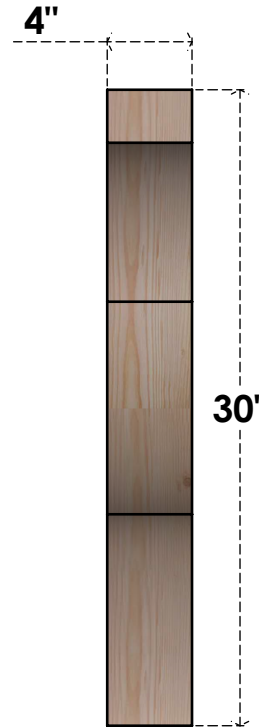

BRC04X30X30FST00RDF

4"W X 30"D X 30"H FUNSTON ROUGH SAWN BRACE, DOUGLAS FIR

SIDE

FRONT

EKENA MILLWORK
 2300 WEST MAIN ST.
 CLARKSVILLE, TX 75426
 TOLL FREE: 866-607-0453
 WWW.EKENAMILLWORK.COM

NOTES

1. INSTALLATION TO BE COMPLETED IN ACCORDANCE WITH MANUFACTURER'S SPECIFICATIONS.
2. DRAWING MAY NOT BE TO SCALE
3. THIS DRAWING IS INTENDED FOR DESIGN AND PLANNING PURPOSES ONLY.
4. ALL INFORMATION CONTAINED HEREIN WAS CURRENT AT THE TIME OF DEVELOPMENT BUT MUST BE REVIEWED AND APPROVED BY THE PRODUCT MANUFACTURER TO BE CONSIDERED ACCURATE.
5. PRODUCTS ARE NOT KILN DRIED. THIS ITEM IS UNIQUE AND WILL CONTAIN THE NATURAL VARIATIONS THAT THE WOOD SPECIES OFFERS. THIS MAY RESULT IN VARIATIONS UP TO 1/4"