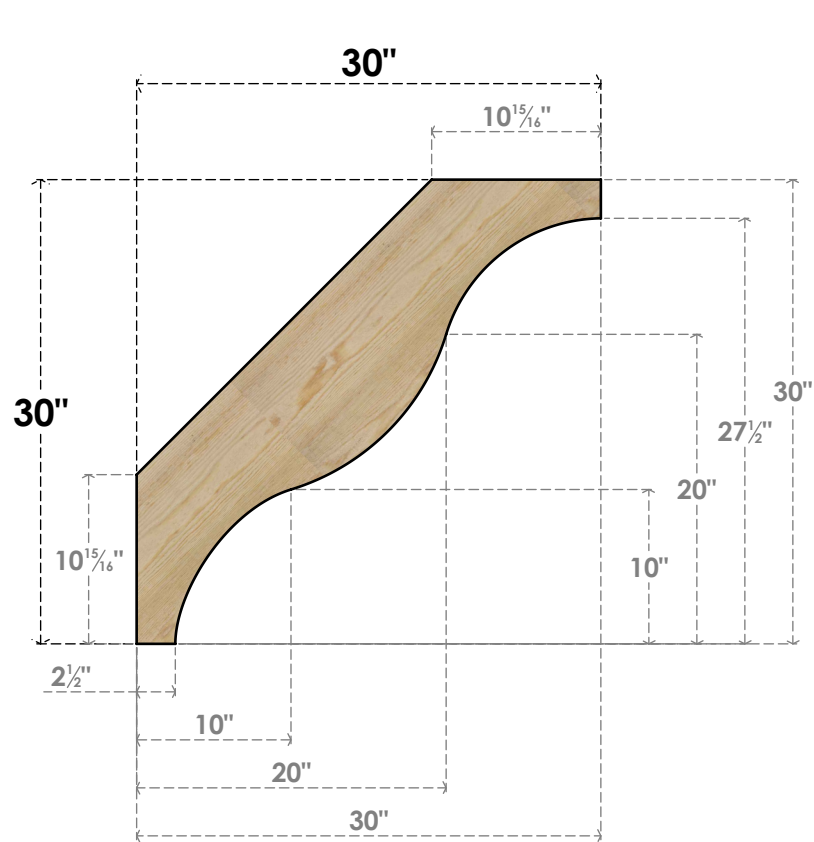

BRC04X30X30FST00RDF

4"W X 30"D X 30"H FUNSTON ROUGH SAWN BRACE, DOUGLAS FIR

SIDE

FRONT

EKENA MILLWORK
 2300 WEST MAIN ST.
 CLARKSVILLE, TX 75426
 TOLL FREE: 866-607-0453
 WWW.EKENAMILLWORK.COM

NOTES

1. INSTALLATION TO BE COMPLETED IN ACCORDANCE WITH MANUFACTURER'S SPECIFICATIONS.
2. DRAWING MAY NOT BE TO SCALE
3. THIS DRAWING IS INTENDED FOR DESIGN AND PLANNING PURPOSES ONLY.
4. ALL INFORMATION CONTAINED HEREIN WAS CURRENT AT THE TIME OF DEVELOPMENT BUT MUST BE REVIEWED AND APPROVED BY THE PRODUCT MANUFACTURER TO BE CONSIDERED ACCURATE.
5. PRODUCTS ARE NOT KILN DRIED. THIS ITEM IS UNIQUE AND WILL CONTAIN THE NATURAL VARIATIONS THAT THE WOOD SPECIES OFFERS. THIS MAY RESULT IN VARIATIONS UP TO 1/4"